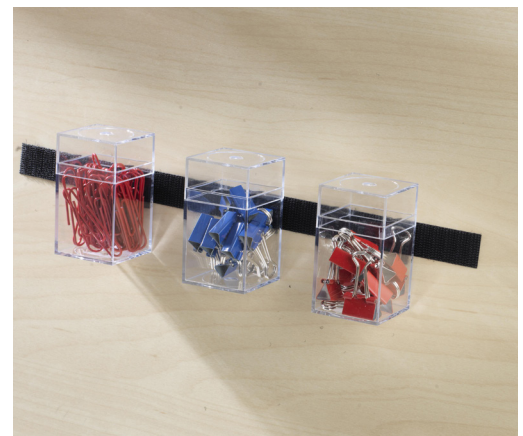

VELCRO® Brand Thin Clear fasteners blend into glass or plastic surfaces for an inconspicuous look. Mini size fasteners are conveniently sized for small paper crafting jobs such as card making, scrapbooking, and party favors.

Available Colors

clear

Available Shapes

Packaging Types

- Low profile
- Clear finish
- Adheres to most surfaces including glass

VELCRO® Brand General Purpose Removable makes it easy to hang papers, photos, posters, lightweight educational and decorative items. Enhance any room or classroom. Then, remove cleanly without damage. It's the simple way to connect this to that and decorate worry free!

Available Colors

Available Shapes

Packaging Types

- Damage-Free Hanging
- Easy to Remove
- Low Profile